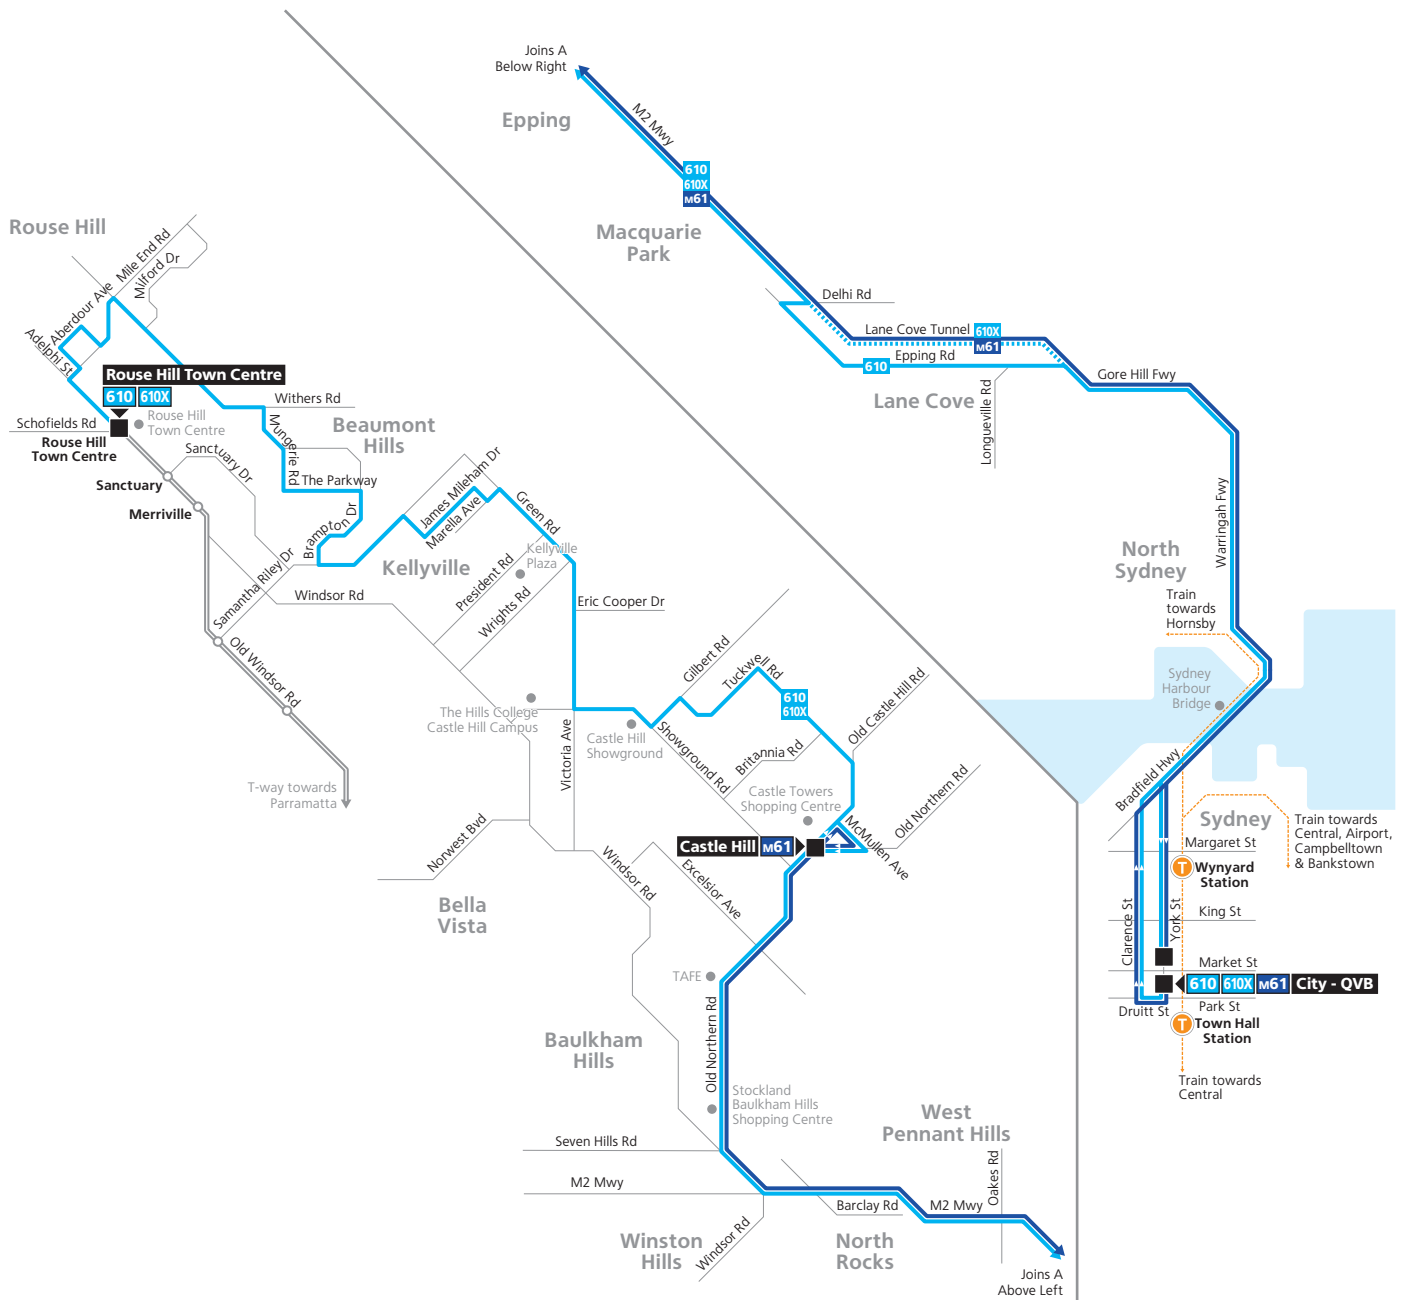

# Routes M61, 610, 610X

## Legend

- Bus route
- 610 Bus route number
- T Bus route start/finish
- T Train line/station
- T-way/stop

Diagrammatic Map  
Not to Scale

## Route 610

Bus route 610 operates limited stops between Oakes Road and City QVB.