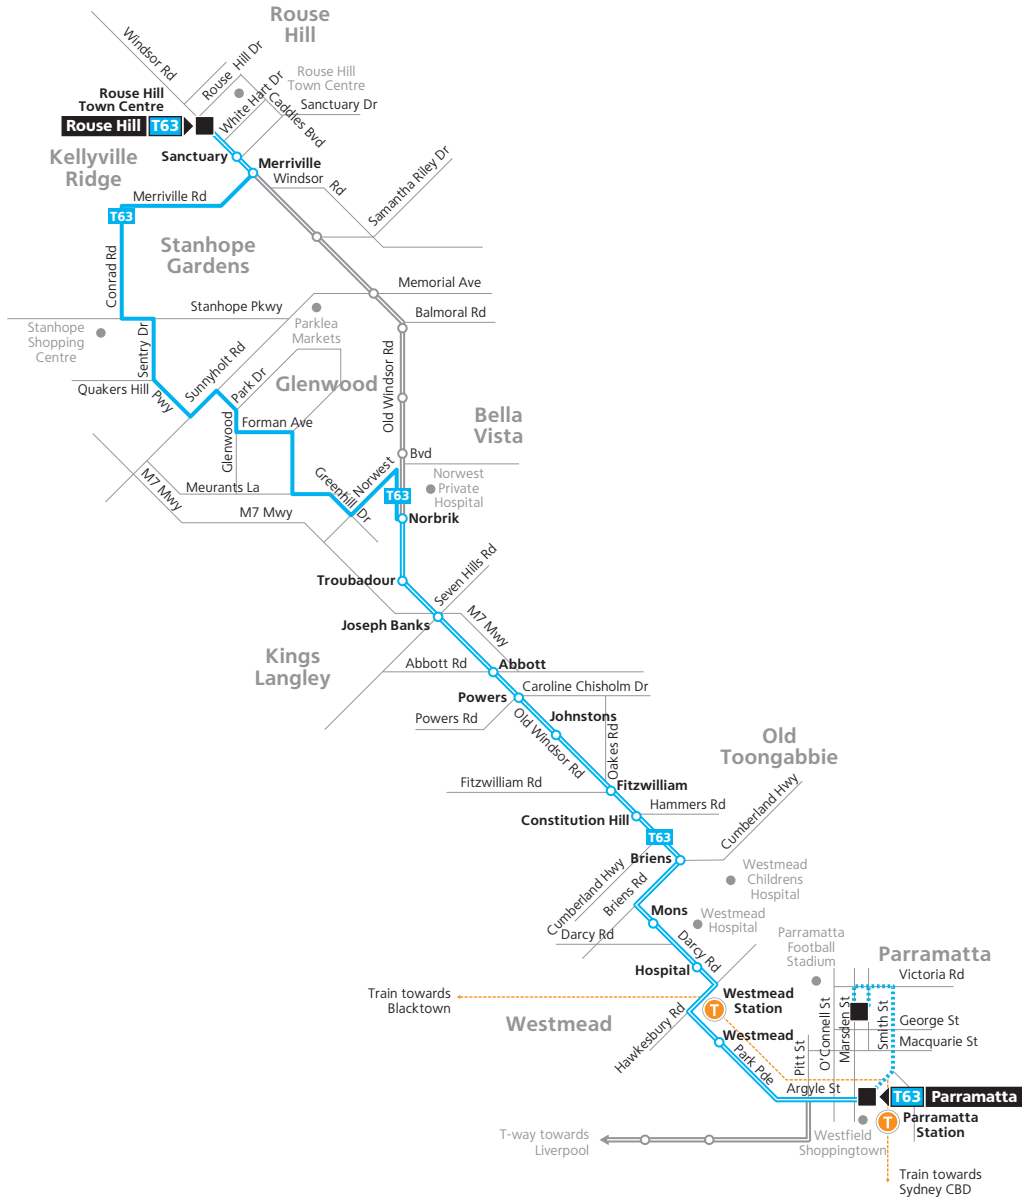

Route T63

Legend

- Bus route
- T63 Bus route number
- Bus route start/finish
- Train line/station
- T-way/stop

Diagrammatic Map
Not to Scale