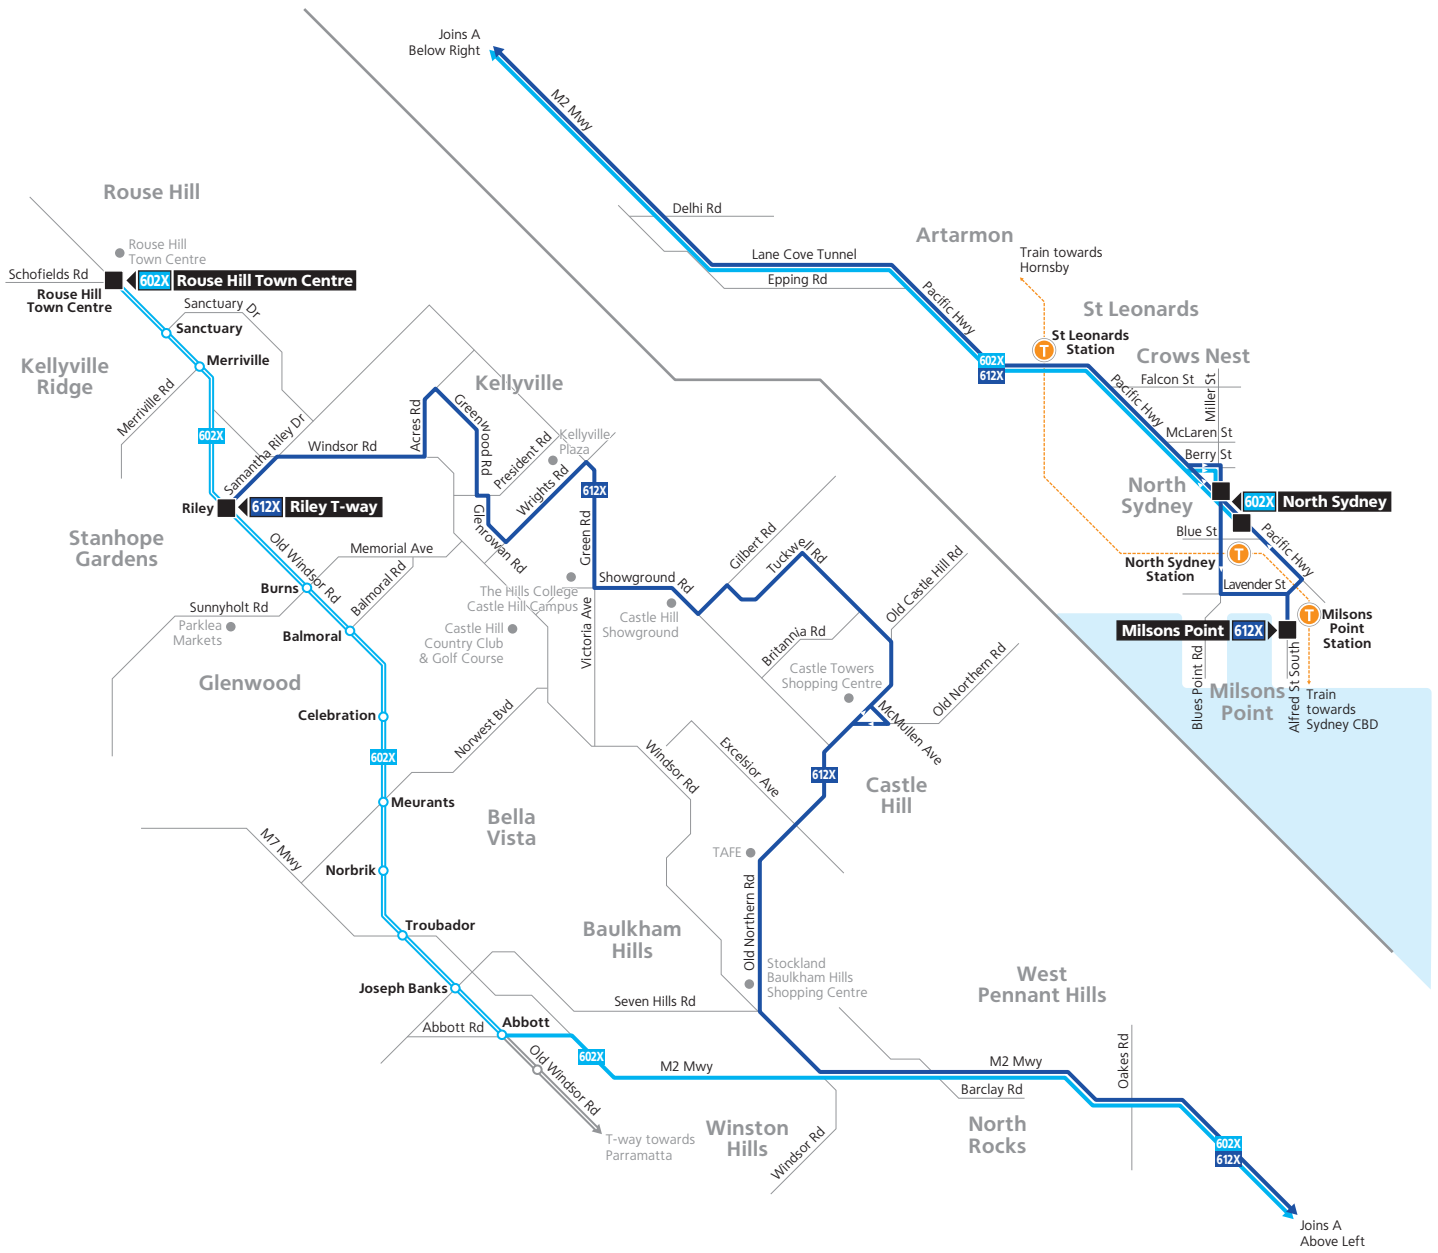

Routes 602X, 612X

Legend

- Bus route
- Bus route start/finish
- T-way/stop
- Bus route number
- Train line/station

Diagrammatic Map
Not to Scale
North

Routes 602X and 612X to North Sydney and Milsons Point

Picks up and sets down passengers at all stops to M2 Busway (Oakes Road), then only at Pacific Highway & Hotham Parade, Pacific Highway & Campbell Street, Gore Hill TAFE/RNSH, St Leonards Station (Pacific Highway), Crows Nest (Pacific Highway & Falcon Street), North Sydney and Milsons Point.

Routes 602X and 612X from Milsons Point and North Sydney

Picks up and sets down passengers only at Milsons Point, North Sydney, Crows Nest (Pacific Highway & Falcon Street), St Leonards Station (Pacific Highway), Gore Hill TAFE/RNSH, Pacific Highway & Campbell Street, Pacific Highway & Hotham Parade, M2 Busway (Oakes Road), then at all stops.