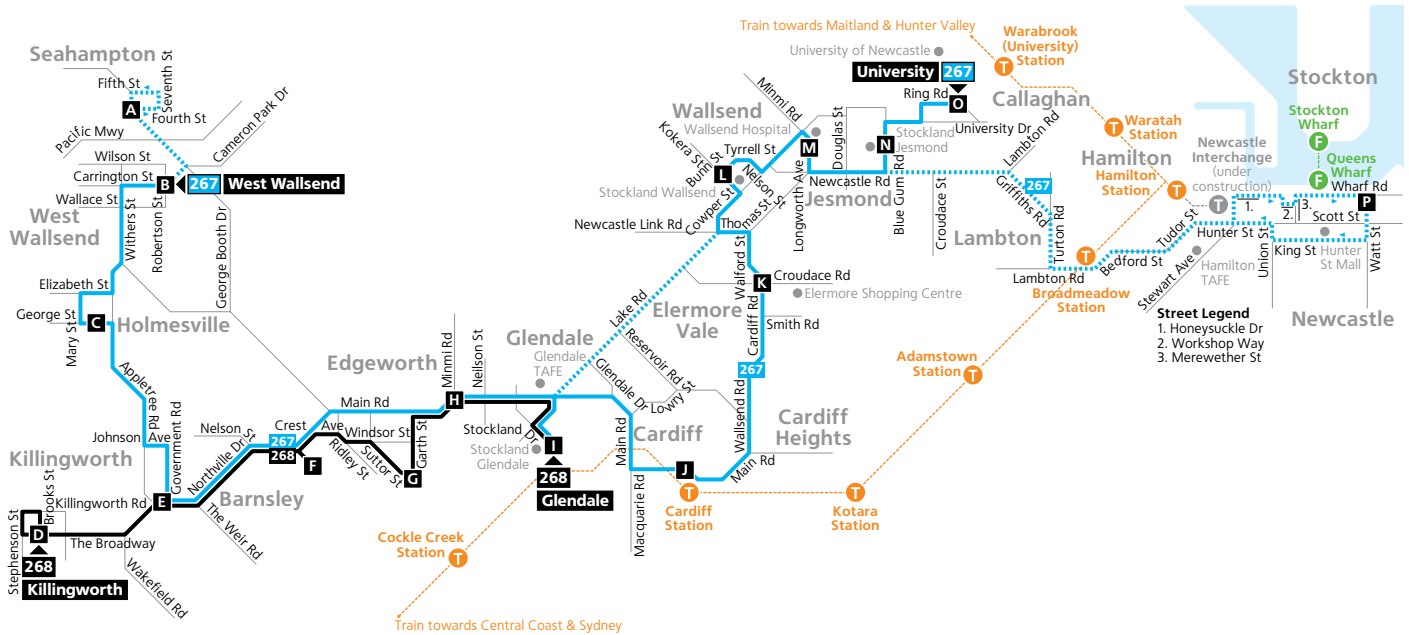

Legend

- Bus route
- A Timing point
- --F-- Ferry route/wharf
- 267 Bus route number
- T Train line/station

Diagrammatic Map
Not to Scale